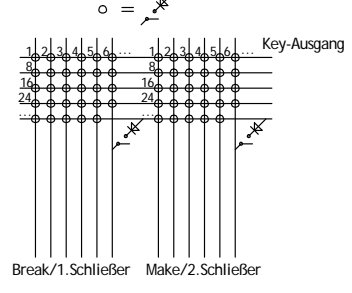

Fatar Matrix 61 Keyboard

HOAX ScanFatar61-2 #2.01

by C. Meyer 5/2005 - 10/2010
 74HC40xx family preferred
 RN1..RN4 obsolete if 2k2 Pullups used on R13x