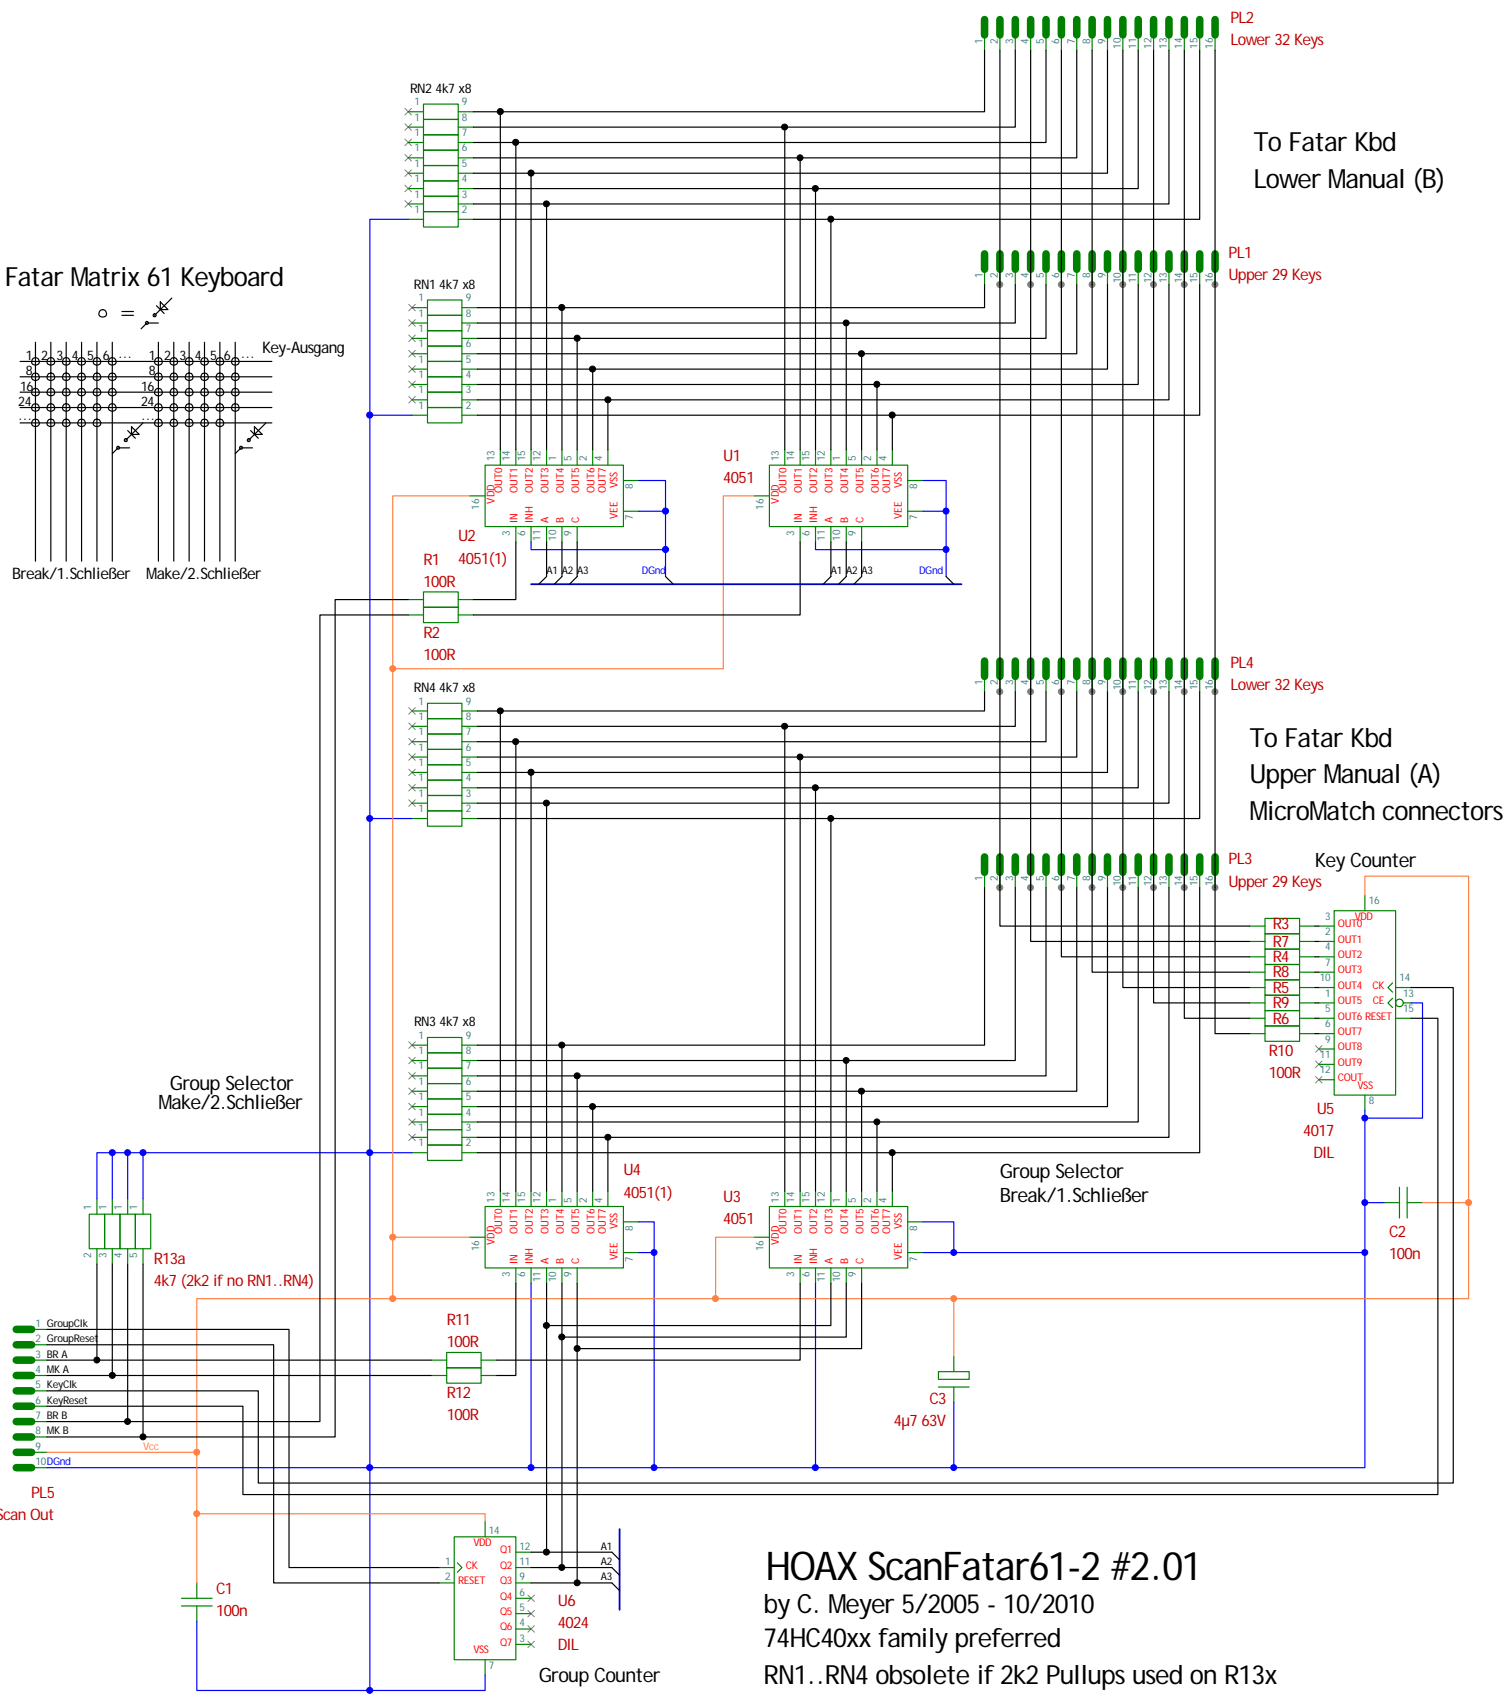

Fatar Matrix 61 Keyboard

HOAX ScanFatar61-2 #2.01

by C. Meyer 5/2005 - 10/2010
 74HC40xx family preferred
 RN1..RN4 obsolete if 2k2 Pullups used on R13x