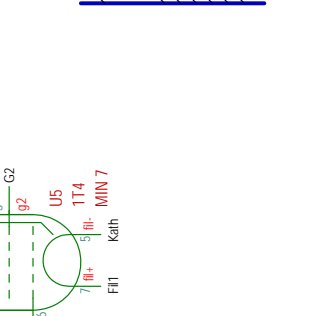

HOAX-Röhrenvorstufe 6AU6

Alternative 1T4
 (c) 04/2011 C.Meyer

Audio IN
 von HOAX PL10

Manual
 Gnd Bass

Alternative zu 6AU6
 Werte in ()

PL3 Panel
 PL2 Vb 12V
 PL1 2WMP
 PL6 Volume DC
 PL8 2WMP
 PS2

RevSend
 RevReturn
 RevSend/Return